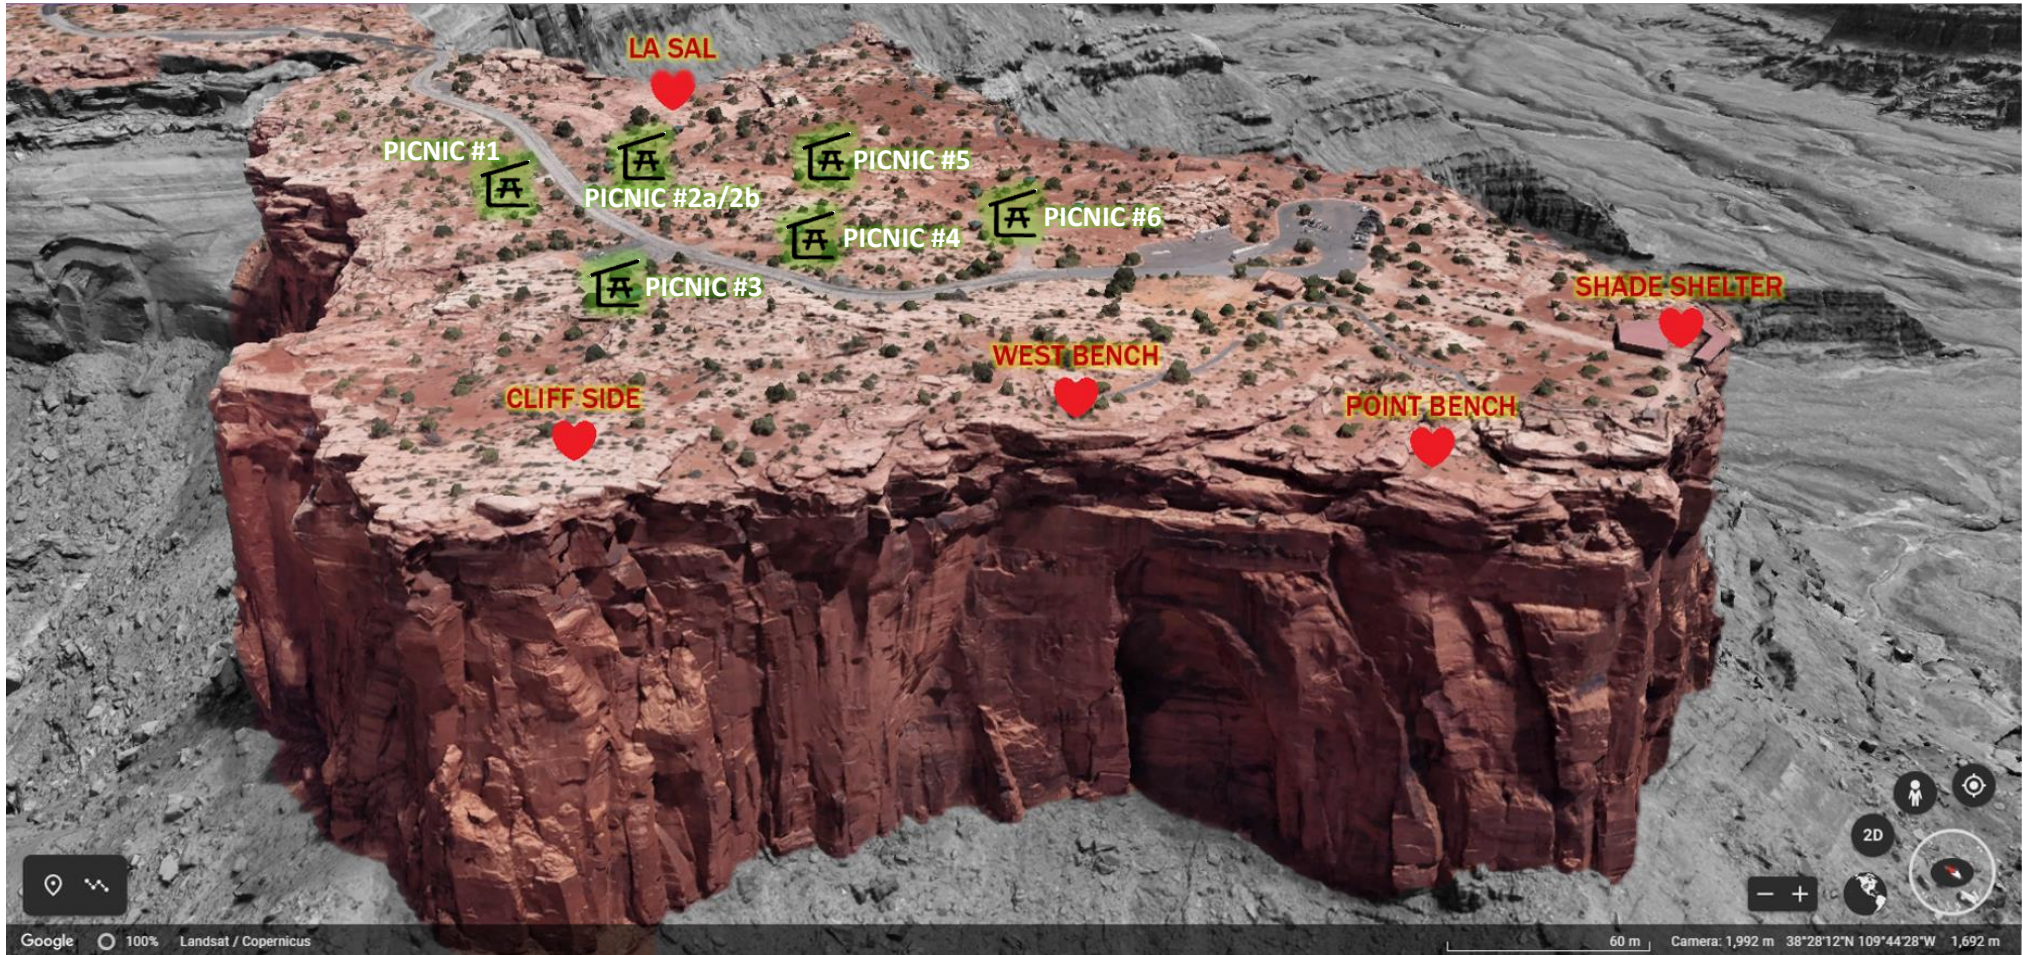

DEAD HORSE POINT STATE PARK

Wedding Ceremony and Picnic Shelters

Ceremony Site	DMS	DD	Picnic Shelter	# of Shelters	# of Tables
La Sal	38° 28'23"N 109° 44'25"W	38.473056, -109.740278	Picnic #1	1	1
Cliff Side	38° 28'14"N 109° 44'32"W	38.470556, -109.742222	Picnic #2a/2b	2	2
West Bench	38° 28'12"N 109° 44'28"W	38.470000, -109.741111	Picnic #3	1	3
Point Bench	38° 28'10"N 109° 44'25"W	38.469444, -109.740278	Picnic #4	2	2
Shade Shelter	38° 28'10"N 109° 44'21"W	38.469444, -109.739167	Picnic #5	1	1
			Picnic #6	4	4