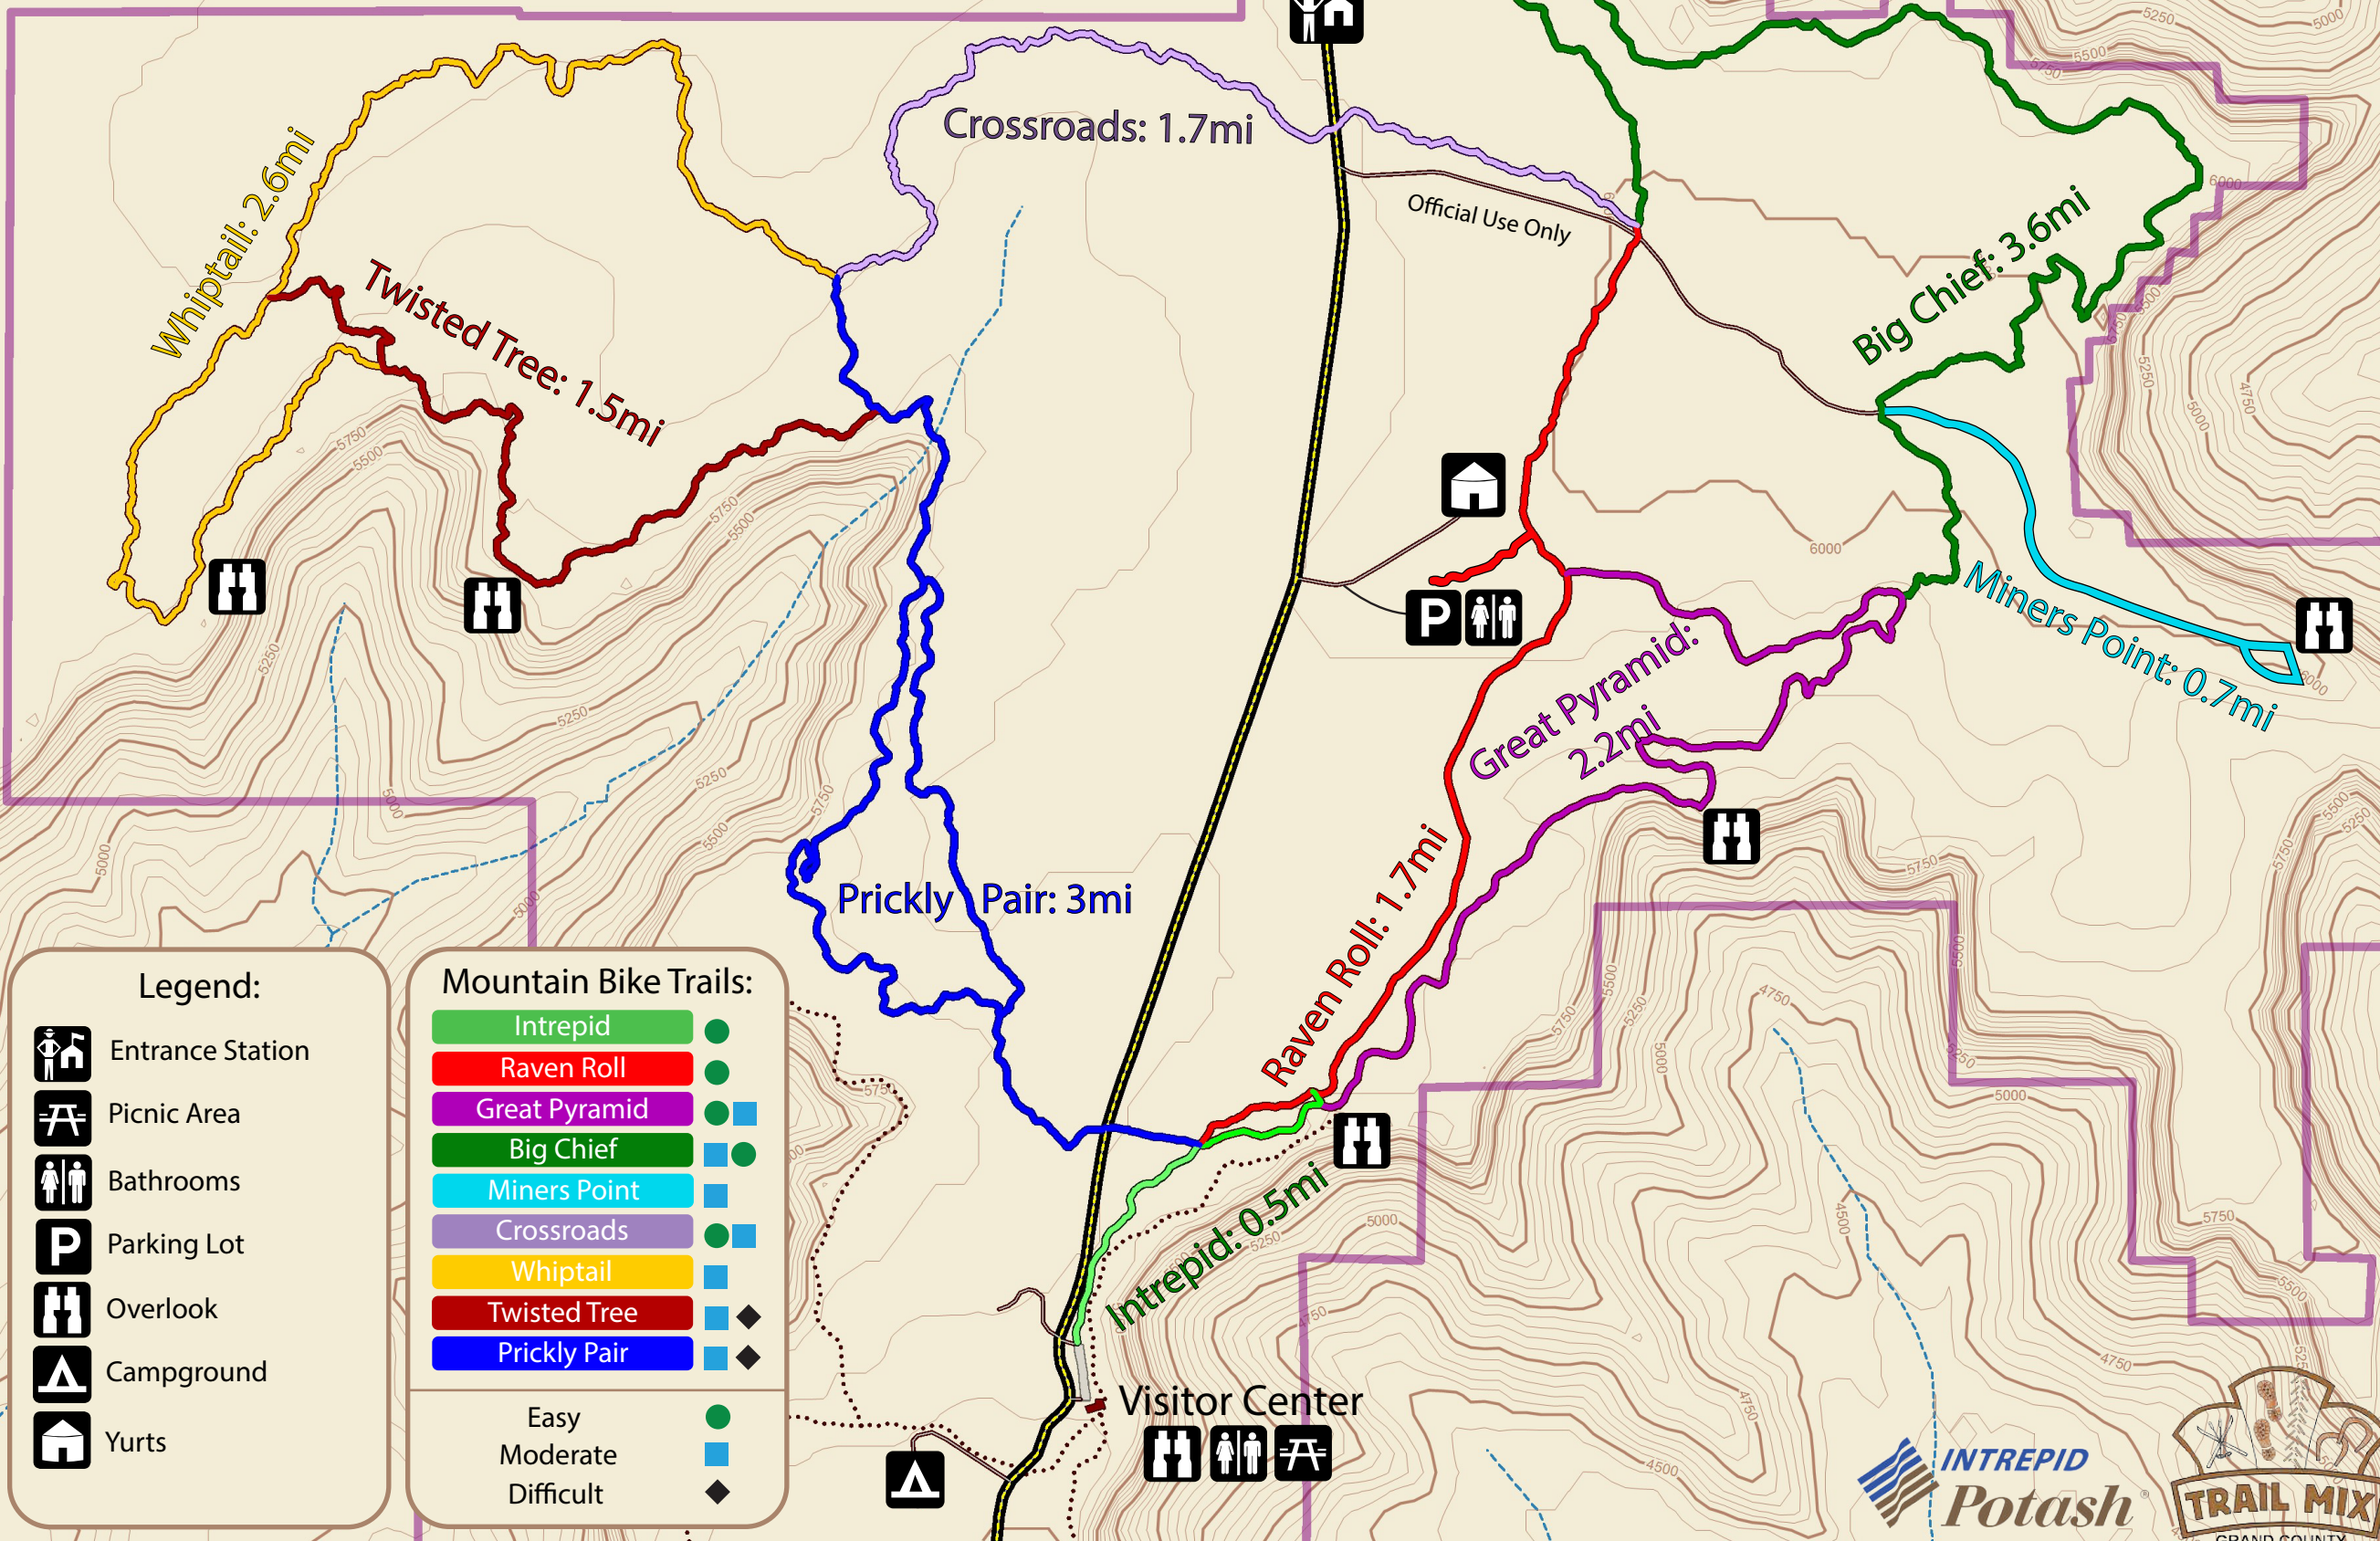

Dead Horse Point State Park Intrepid Trail System

Legend:

- Entrance Station
- Picnic Area
- Bathrooms
- Parking Lot
- Overlook
- Campground
- Yurts

Mountain Bike Trails:

	Intrepid	●
	Raven Roll	●
	Great Pyramid	●
	Big Chief	●
	Miners Point	■
	Crossroads	●
	Whiptail	■
	Twisted Tree	◆
	Prickly Pair	◆

Easy ●
 Moderate ■
 Difficult ◆