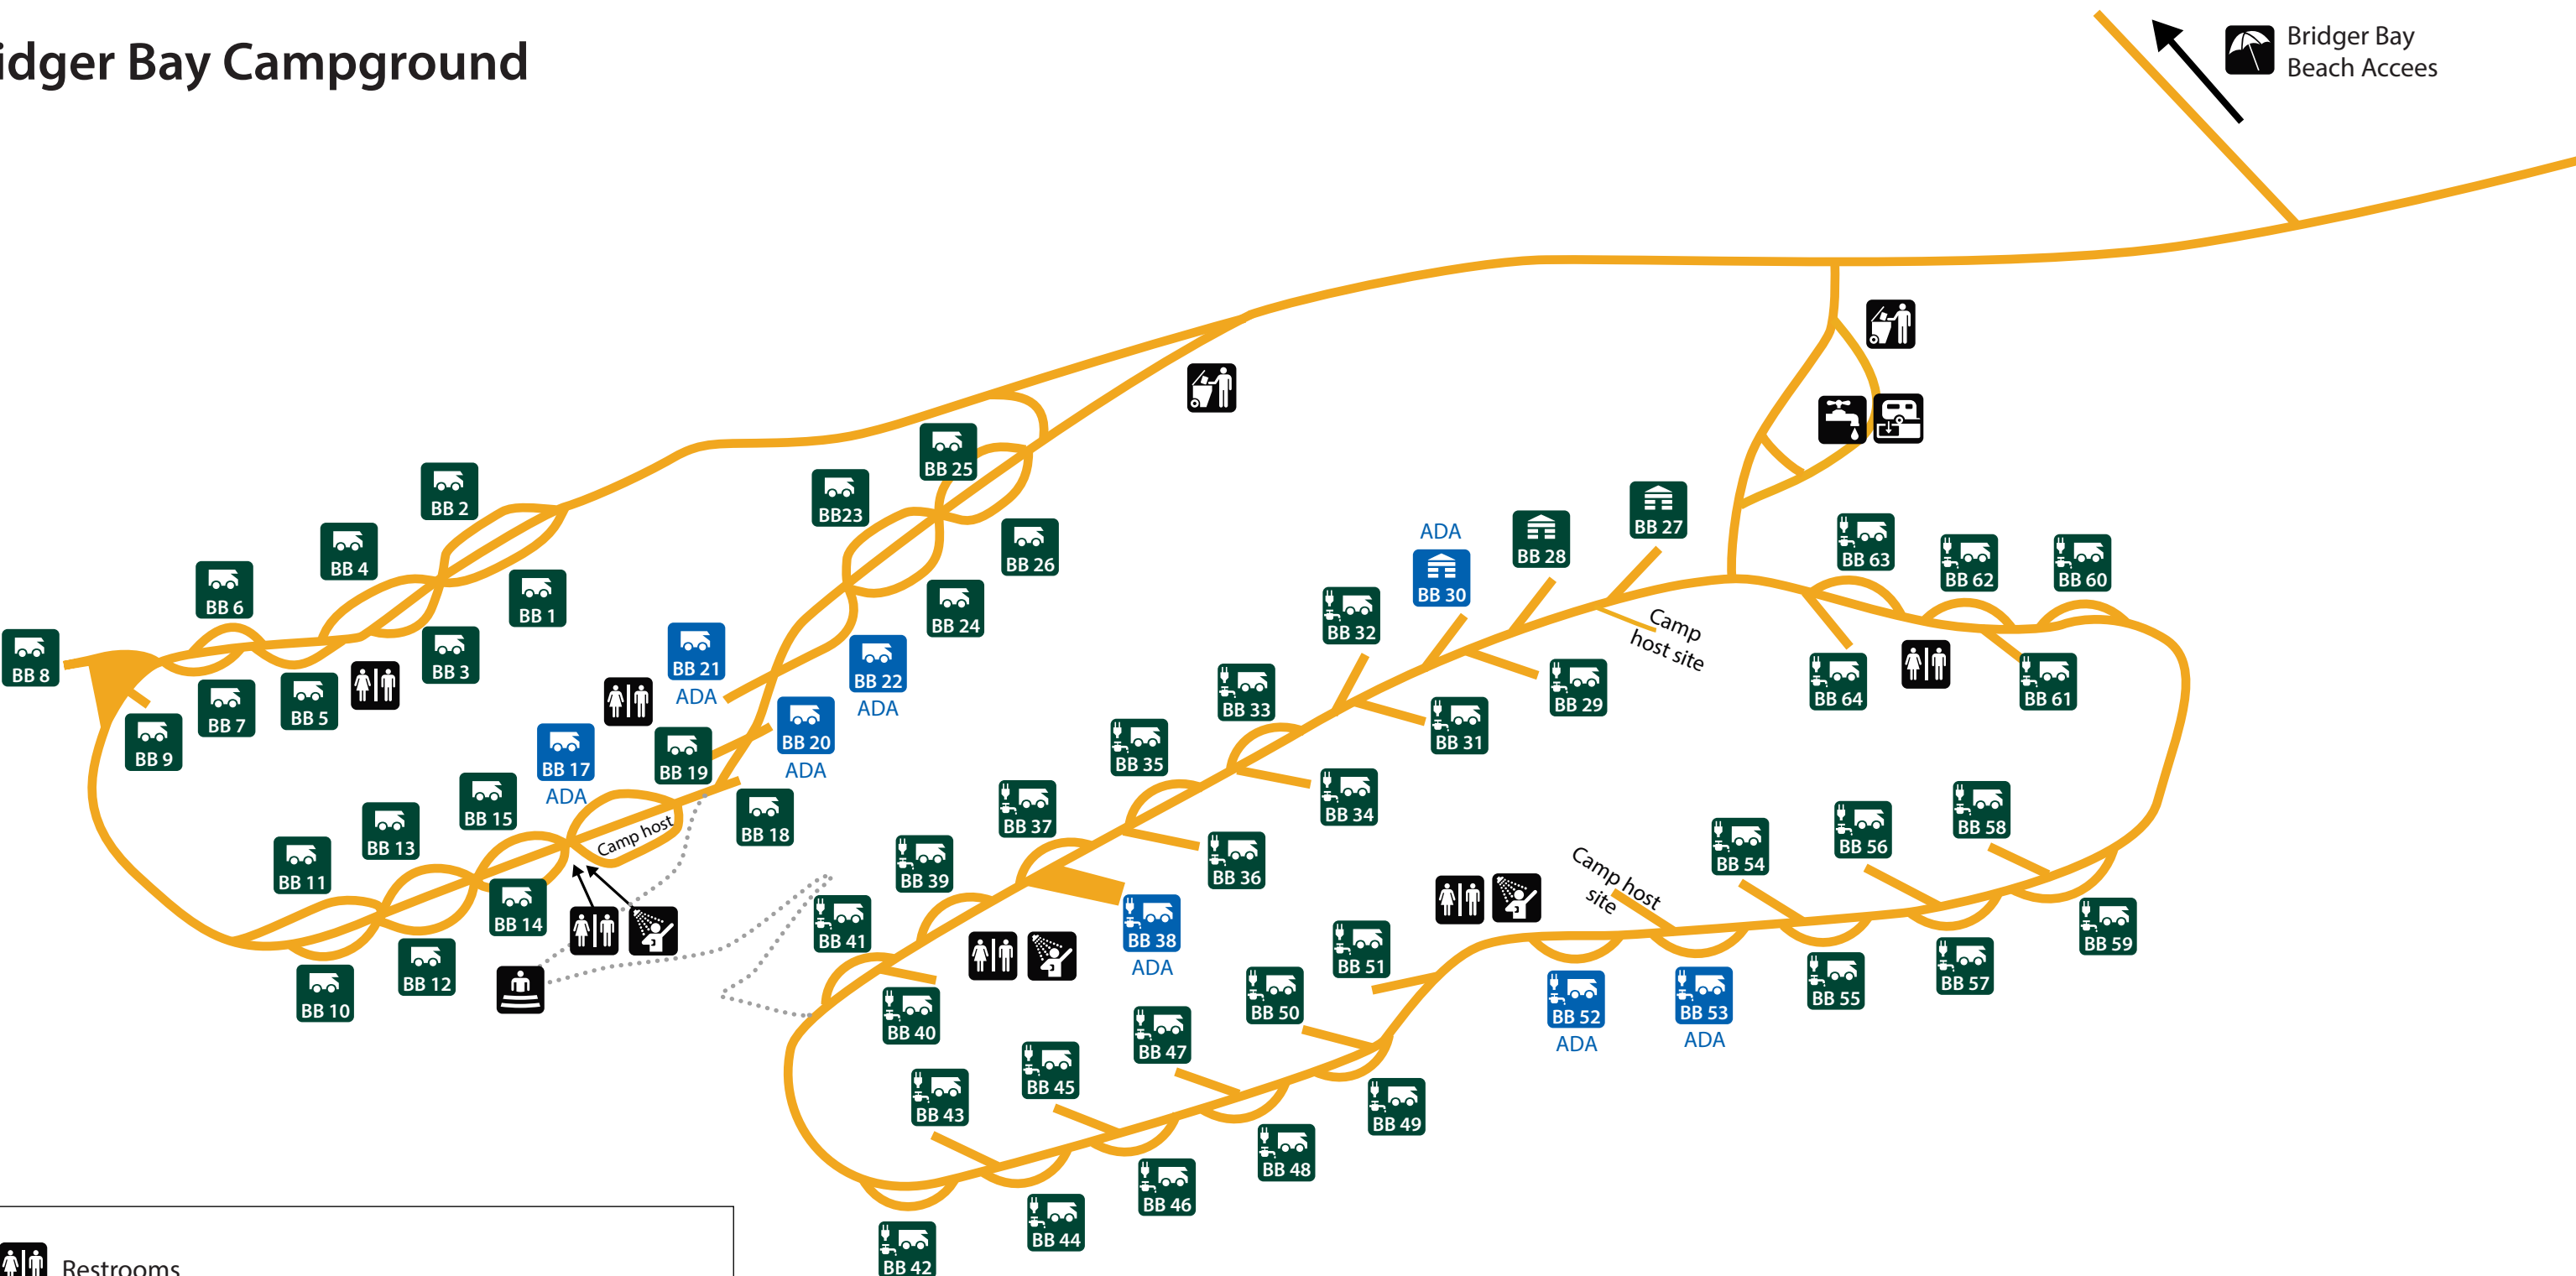

# Bridger Bay Campground

 Bridger Bay Beach Acces

	Restrooms		Standard
	Showers		Standard-Partial Hookups
	Sanitation Disposal Station		Cabin with full utilities
	Dumpster		(Blue) Accessible Camp Sites
	Beach Access		Water
	Amphitheater		