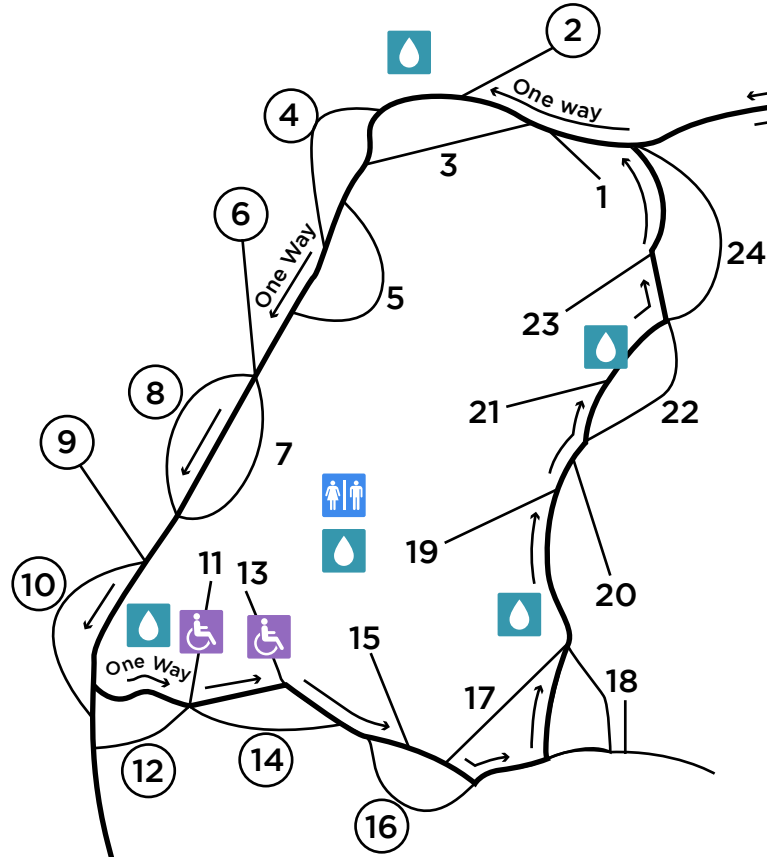

Quail Creek State Park Campground

Legend

-  Electric/Water Site
-  Restroom
-  Showers
-  Potable Water
-  ADA Accessible
-  Sewer Dump Station
-  Parking
-  Entrance Fee Booth
-  Boat Dock

Book a Campsite