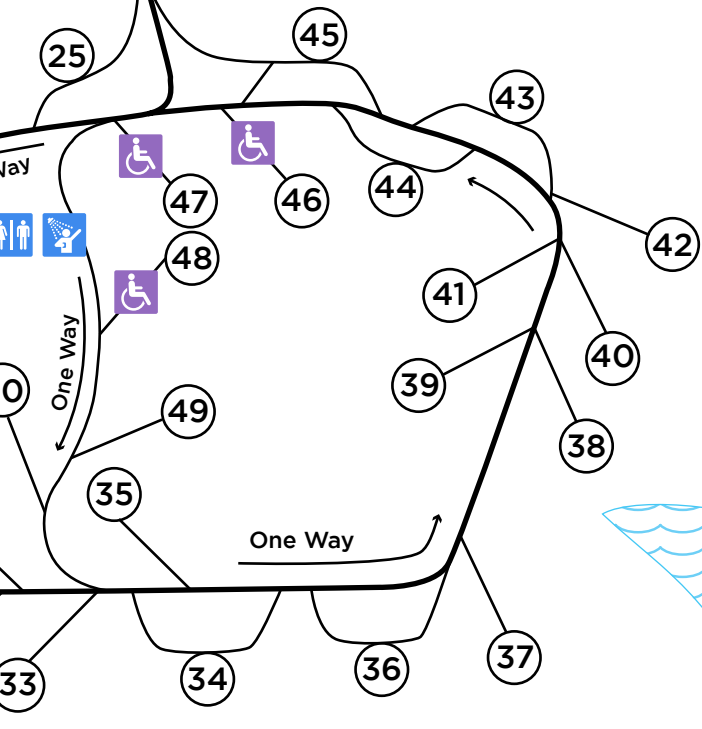

Quail Creek State Park Campground

Legend

-  Electric/Water Site
-  Restroom
-  Showers
-  Potable Water
-  ADA Accessible
-  Sewer Dump Station
-  Parking
-  Entrance Fee Booth
-  Boat Dock

Book a Campsite