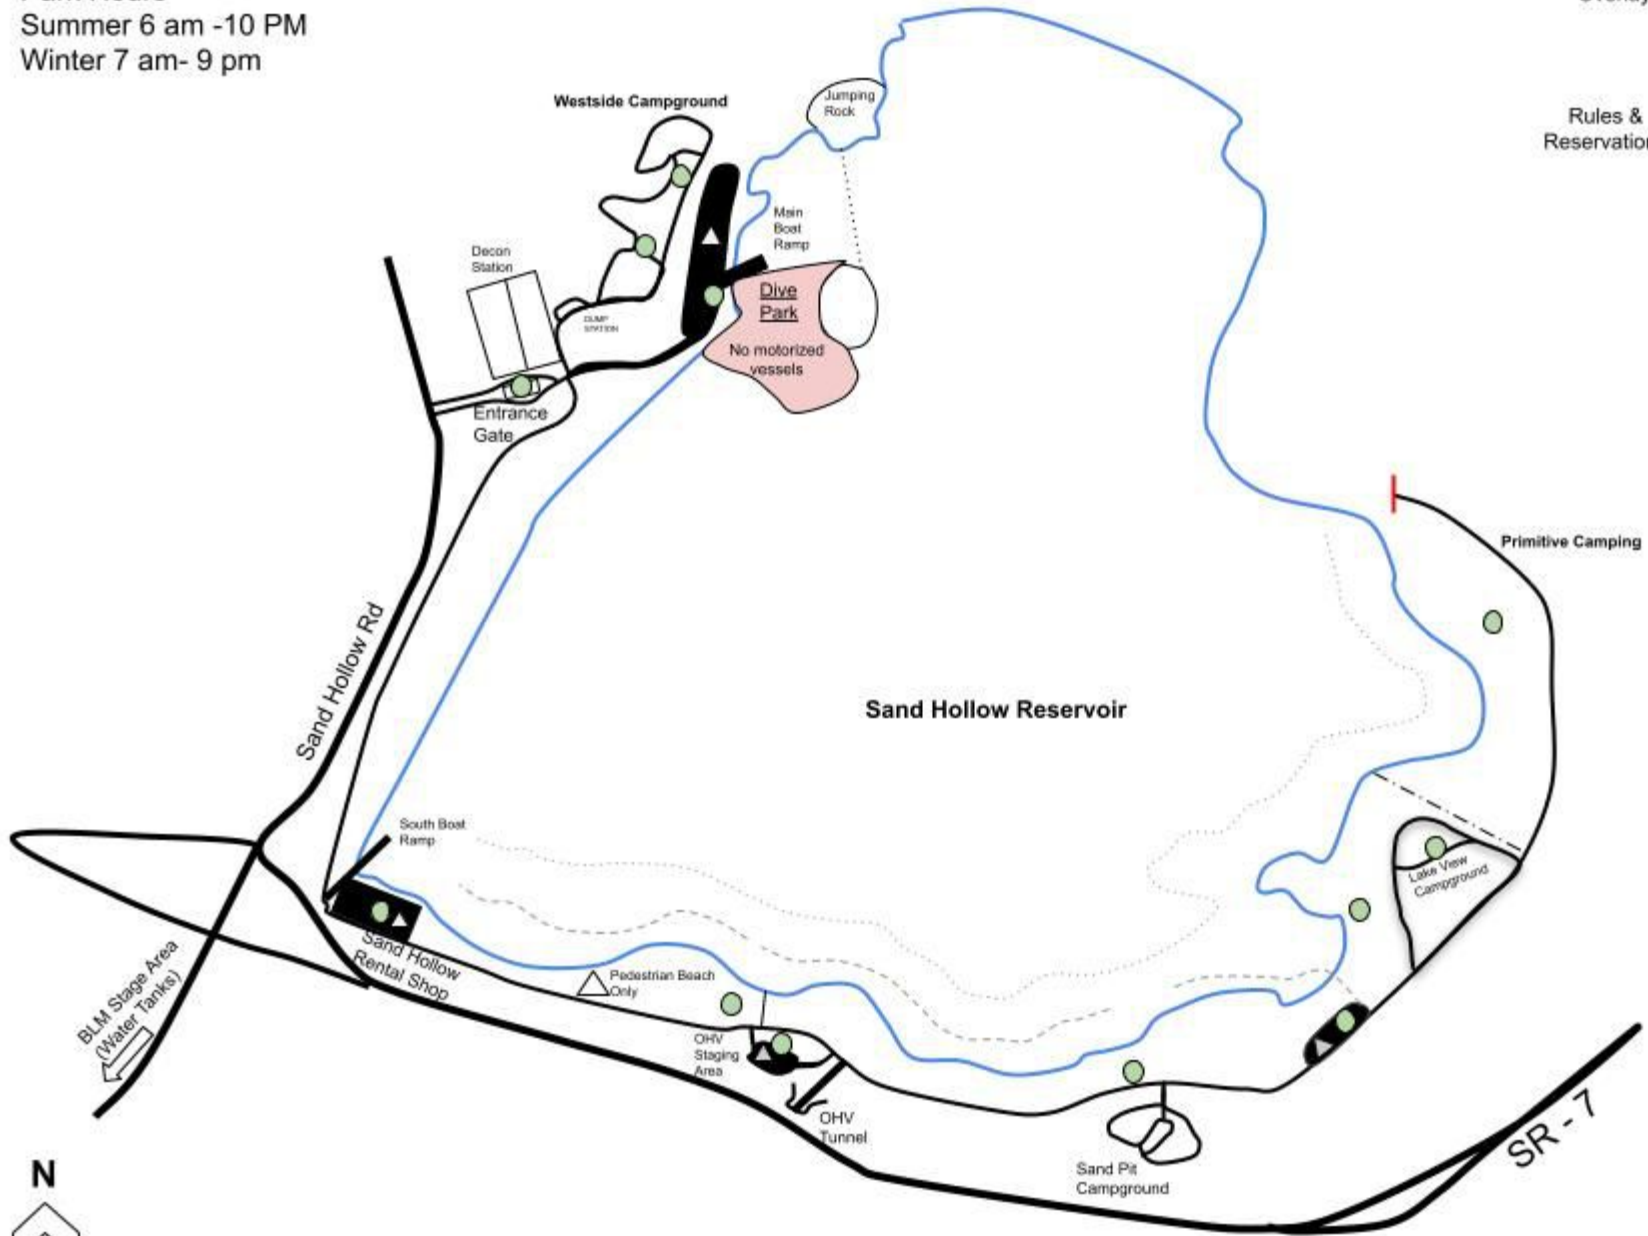

Sand Hollow State Park

Park Hours
Summer 6 am -10 PM
Winter 7 am- 9 pm

Google Map Overlay

Rules & Reservations

KEY

- Restrooms
- Parking
- No wake Zone
- DAY USE AREA
- Scale: .25 Miles