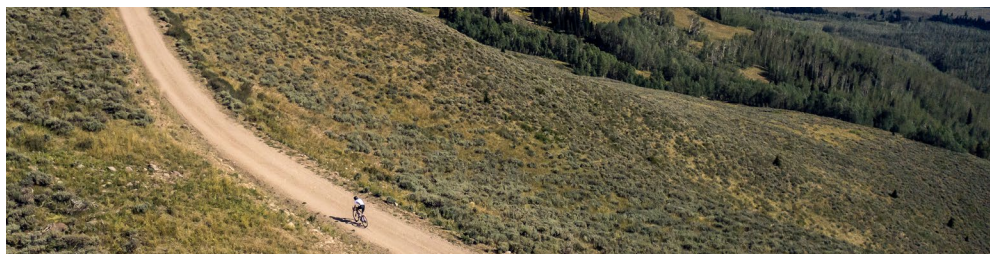

PLANNING

When planning an event in the Heber Valley, be sure to apply for the correct permit (city, county or state park). Multiple permits may be required. If needed, remember to obtain your business license 90-120 days before your event along with any necessary insurance and paperwork.

Major UDOT highways and road closures are difficult to coordinate for special events. Please check well in advance.

The timing of your event is also very important. Visit gohebervalley.com/events to see what other events happen during your requested event dates.

- » **WASATCH COUNTY**
  Michelle Crook, 435.657.3190,
  25 N Main Street, Heber
  wasatch.utah.gov
- » **HEBER CITY**
  Mindy Kohler, 435-654-0757,
  75 N Main Street, Heber
  heberut.gov
- » **MIDWAY CITY**
  Melannie Egan, 435.654.3223,
  75 N 100 W, Midway
  midwaycityut.org
- » **JORDANELLE STATE PARK**
  Jason Whittaker, 435.649.9540
  stateparks.utah.gov
- » **WASATCH MOUNTAIN STATE PARK**
  Jonathan Hunt, 435.654.1791
  stateparks.utah.gov
- » **DEER CREEK STATE PARK**
  Bruce Strom, 435.654.0171
  stateparks.utah.gov
- » **UDOT**
  Marshall Terry, 801.227.8017 or Jim
  Winn, 801.222.3409
  udot.utah.gov