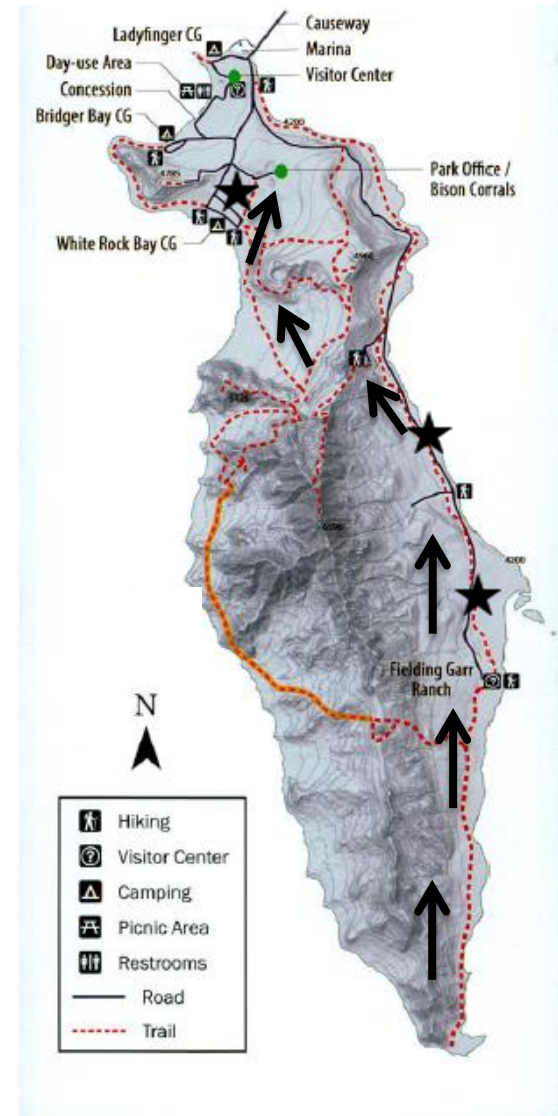

Do not leave vehicles unattended.

Drone use is prohibited without a permit.

Annual Bison Roundup - Oct 30

Experience the annual bison roundup beginning at 9 a.m. View one of the nation's largest and oldest public herds as horseback riders move the bison from the south end of the island to the bison corrals located at the park's north end. Riders and bison can be seen from the eastside road as they push the bison north. Enjoy education opportunities, food and more at the White Rock Bay Viewing Expo, where bison can be seen as they are herded into the corrals.

Experience the annual bison roundup beginning at 9 a.m. View one of the nation's largest and oldest public herds as horseback riders move the bison from the south end of the island to the bison corrals located at the park's north end. Riders and bison can be seen from the eastside road as they push the bison north. Enjoy education opportunities, food and more at the White Rock Bay Viewing Expo, where bison can be seen as they are herded into the corrals.

★ Viewing areas
 ↑ Route of roundup

★ Viewing areas
 ↑ Route of roundup

★ Viewing areas
 ↑ Route of roundup