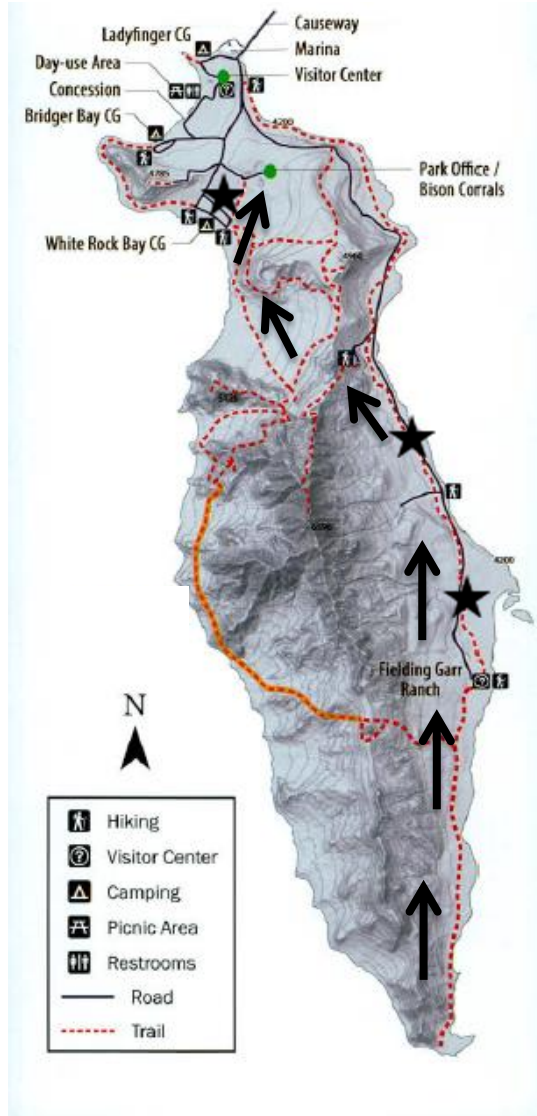

Antelope Island State Park Annual Bison Roundup