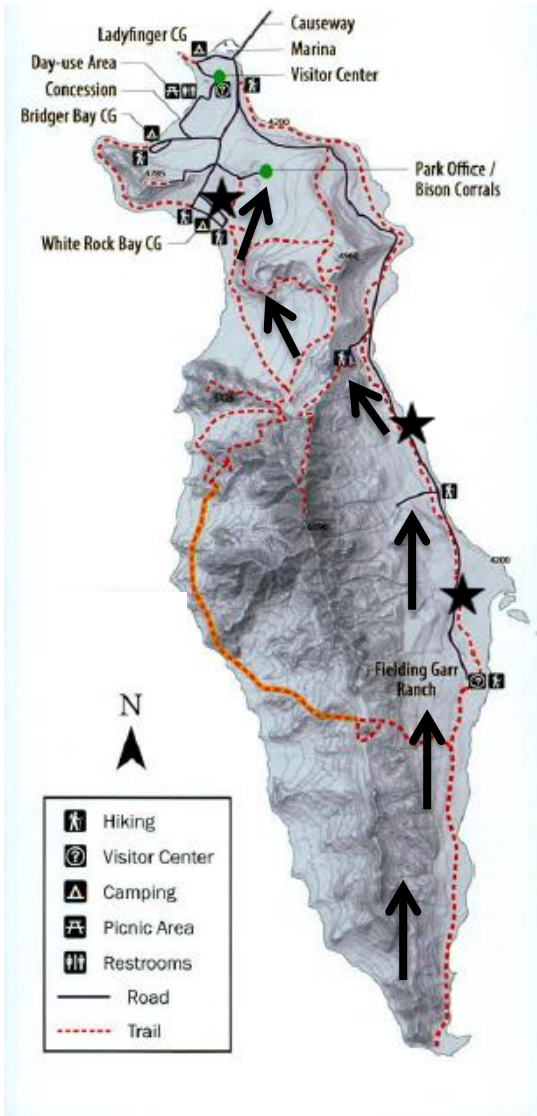

Antelope Island State Park Annual Bison Roundup