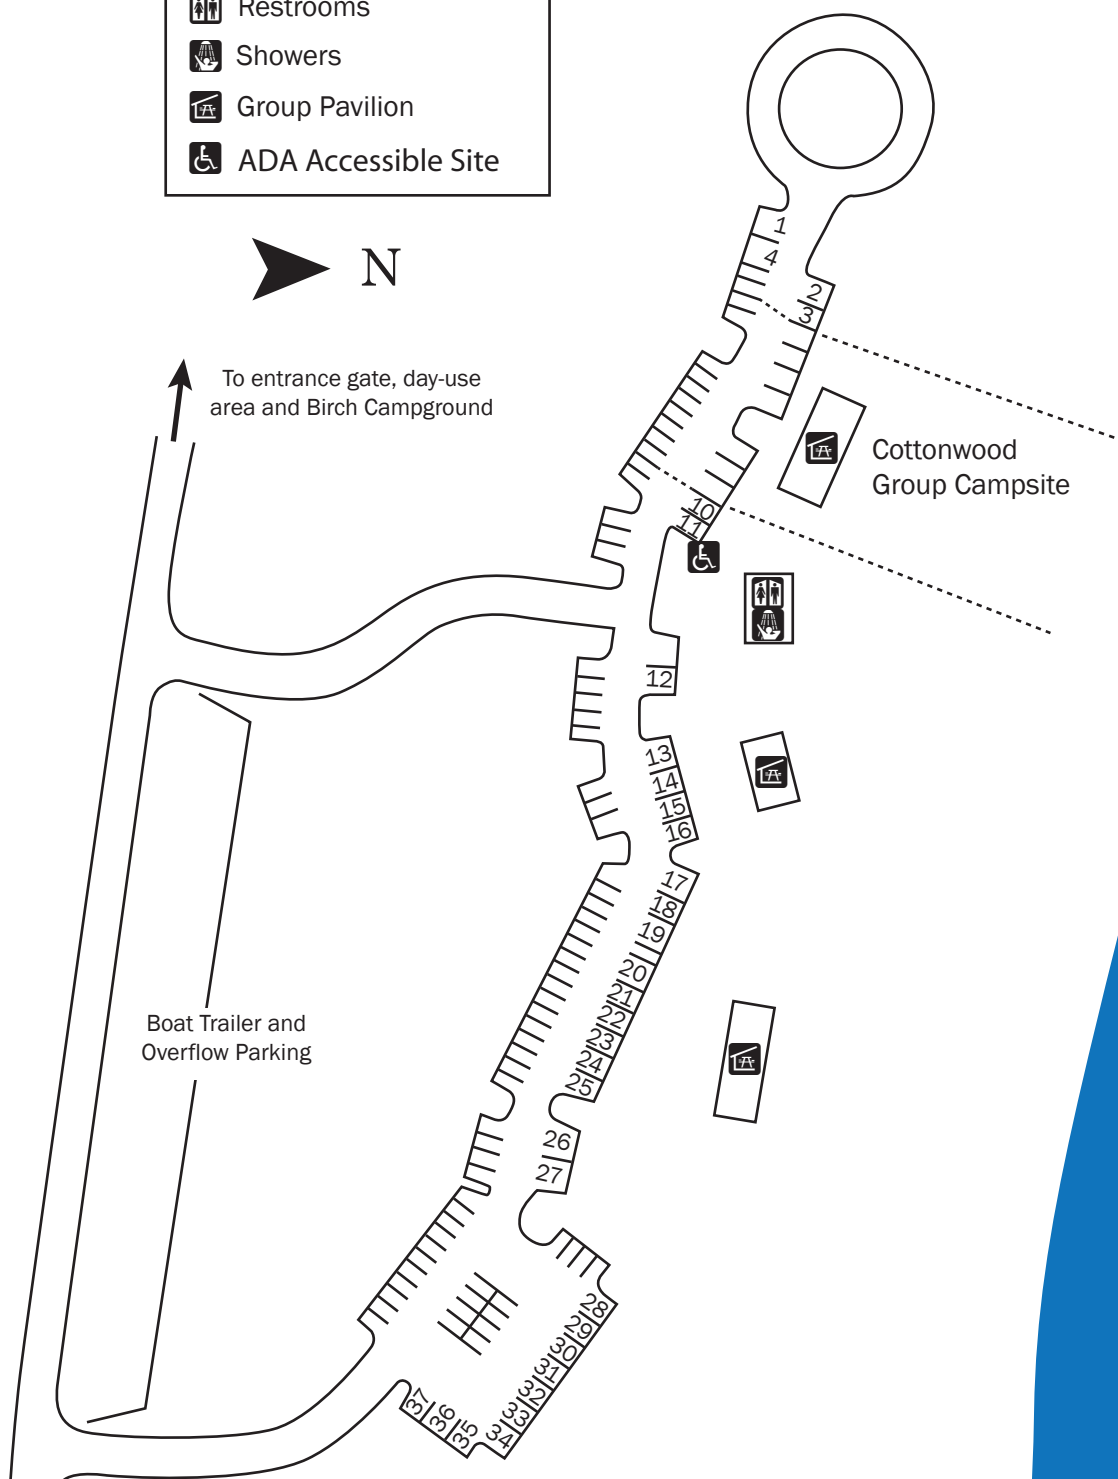

Bear Lake - Rendevous Beach - Cottonwood Campground

-  Restrooms
-  Showers
-  Group Pavilion
-  ADA Accessible Site

↑ To entrance gate, day-use area and Birch Campground

Bear Lake

Big Spring Creek

↓ To Big Creek Campground