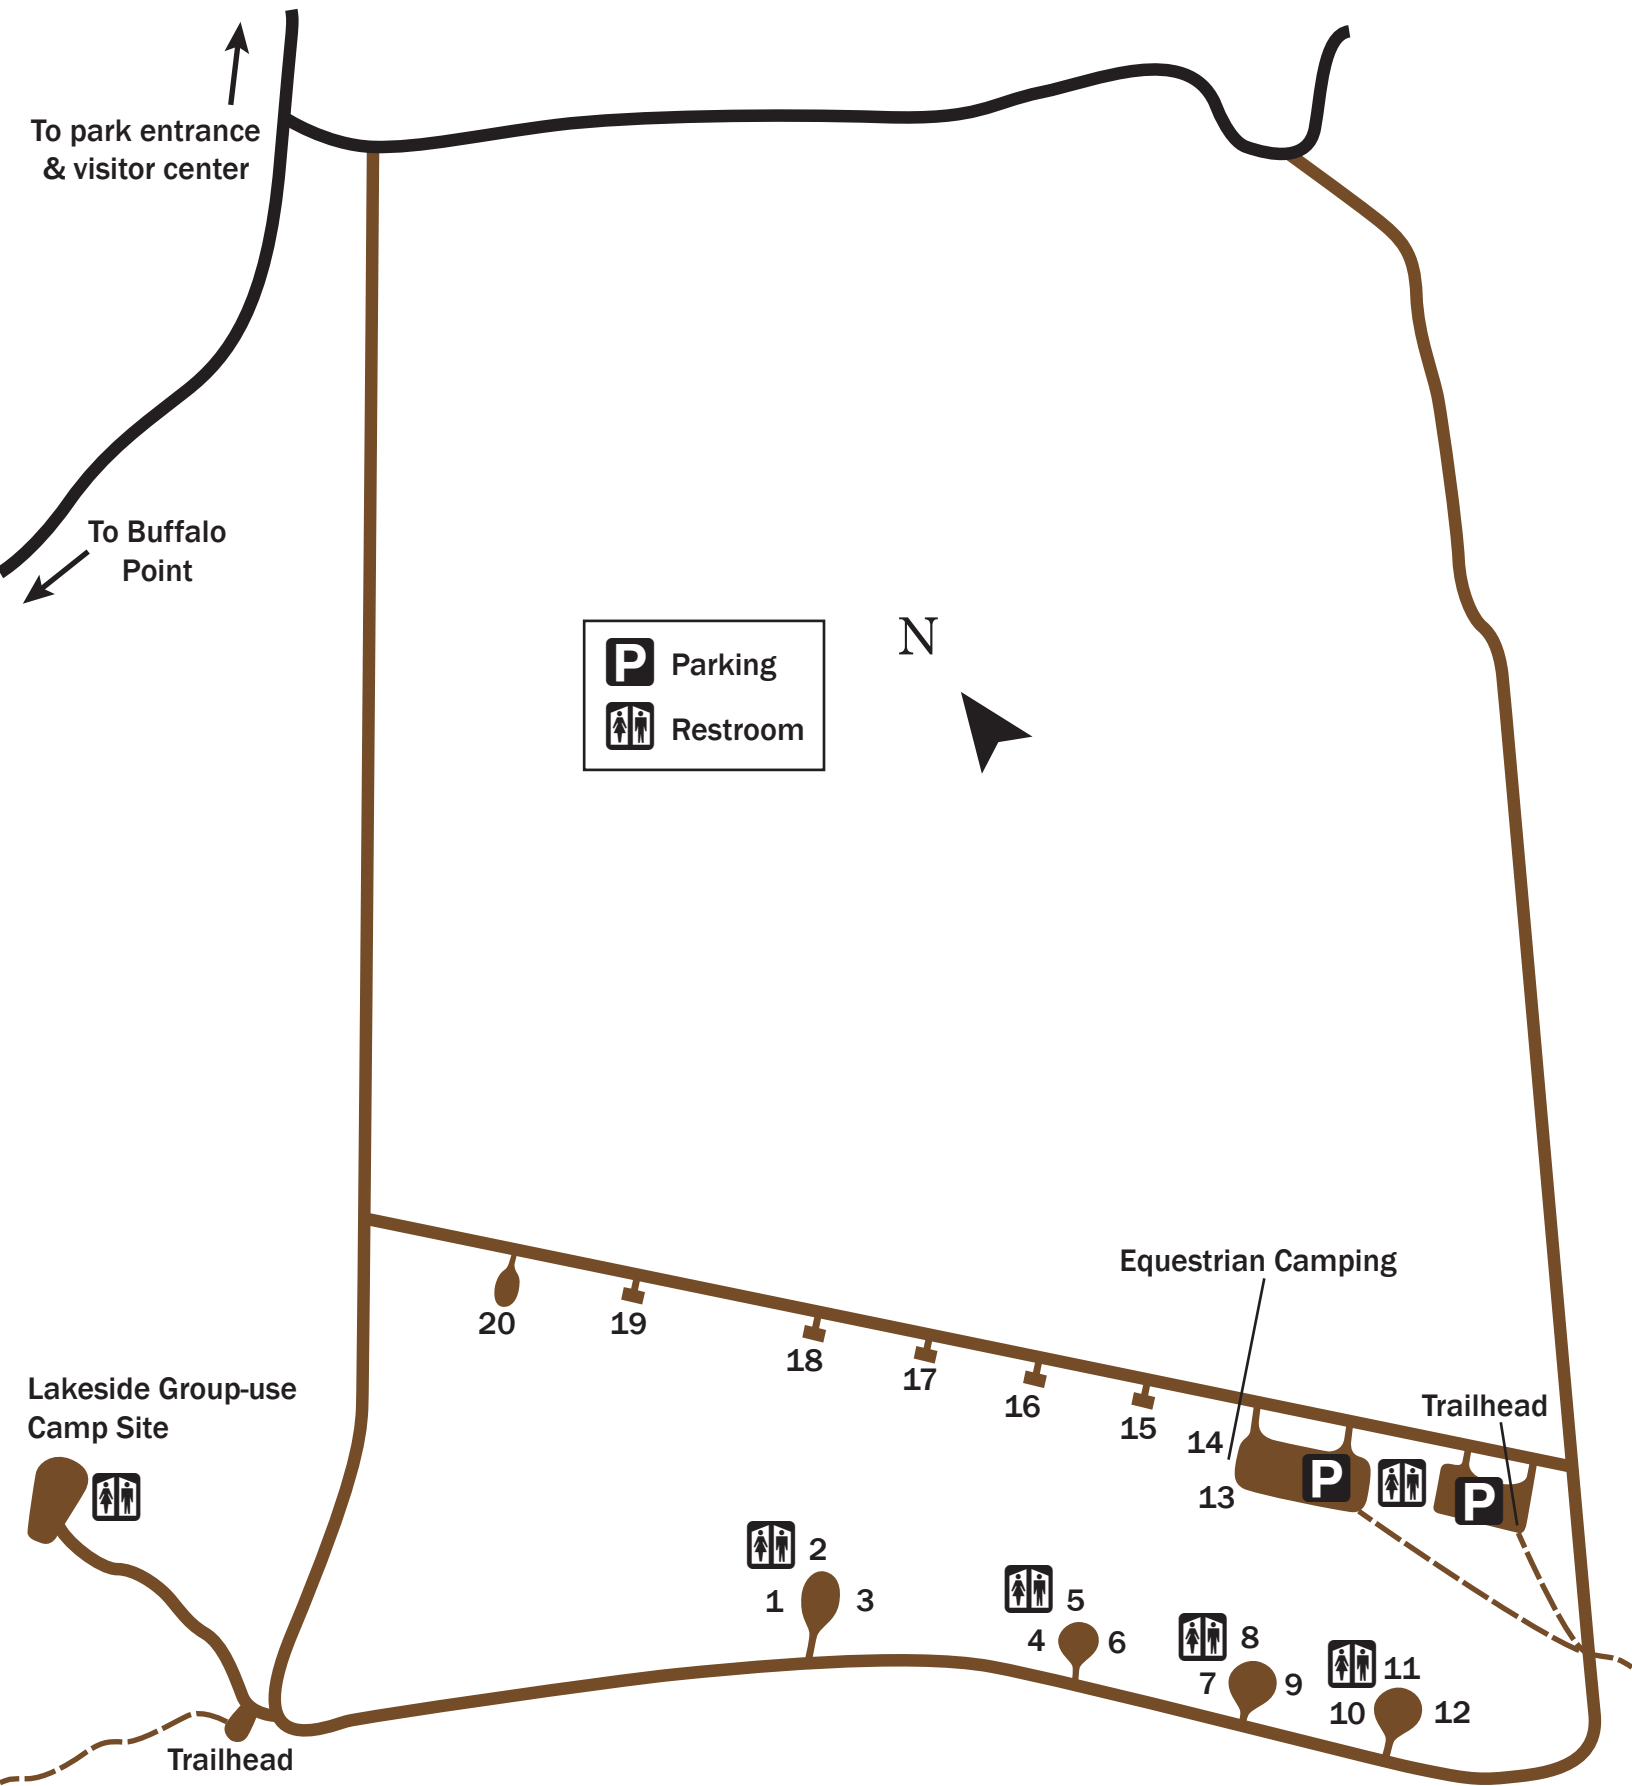

# Antelope Island - White Rock Campground

To park entrance  
& visitor center

To Buffalo  
Point

**P** Parking  
 Restroom

Equestrian Camping

Lakeside Group-use  
Camp Site

Trailhead

Trailhead

20

19

18

17

16

15

14

13

2

3

1

5

6

4

8

9

7

11

12

10