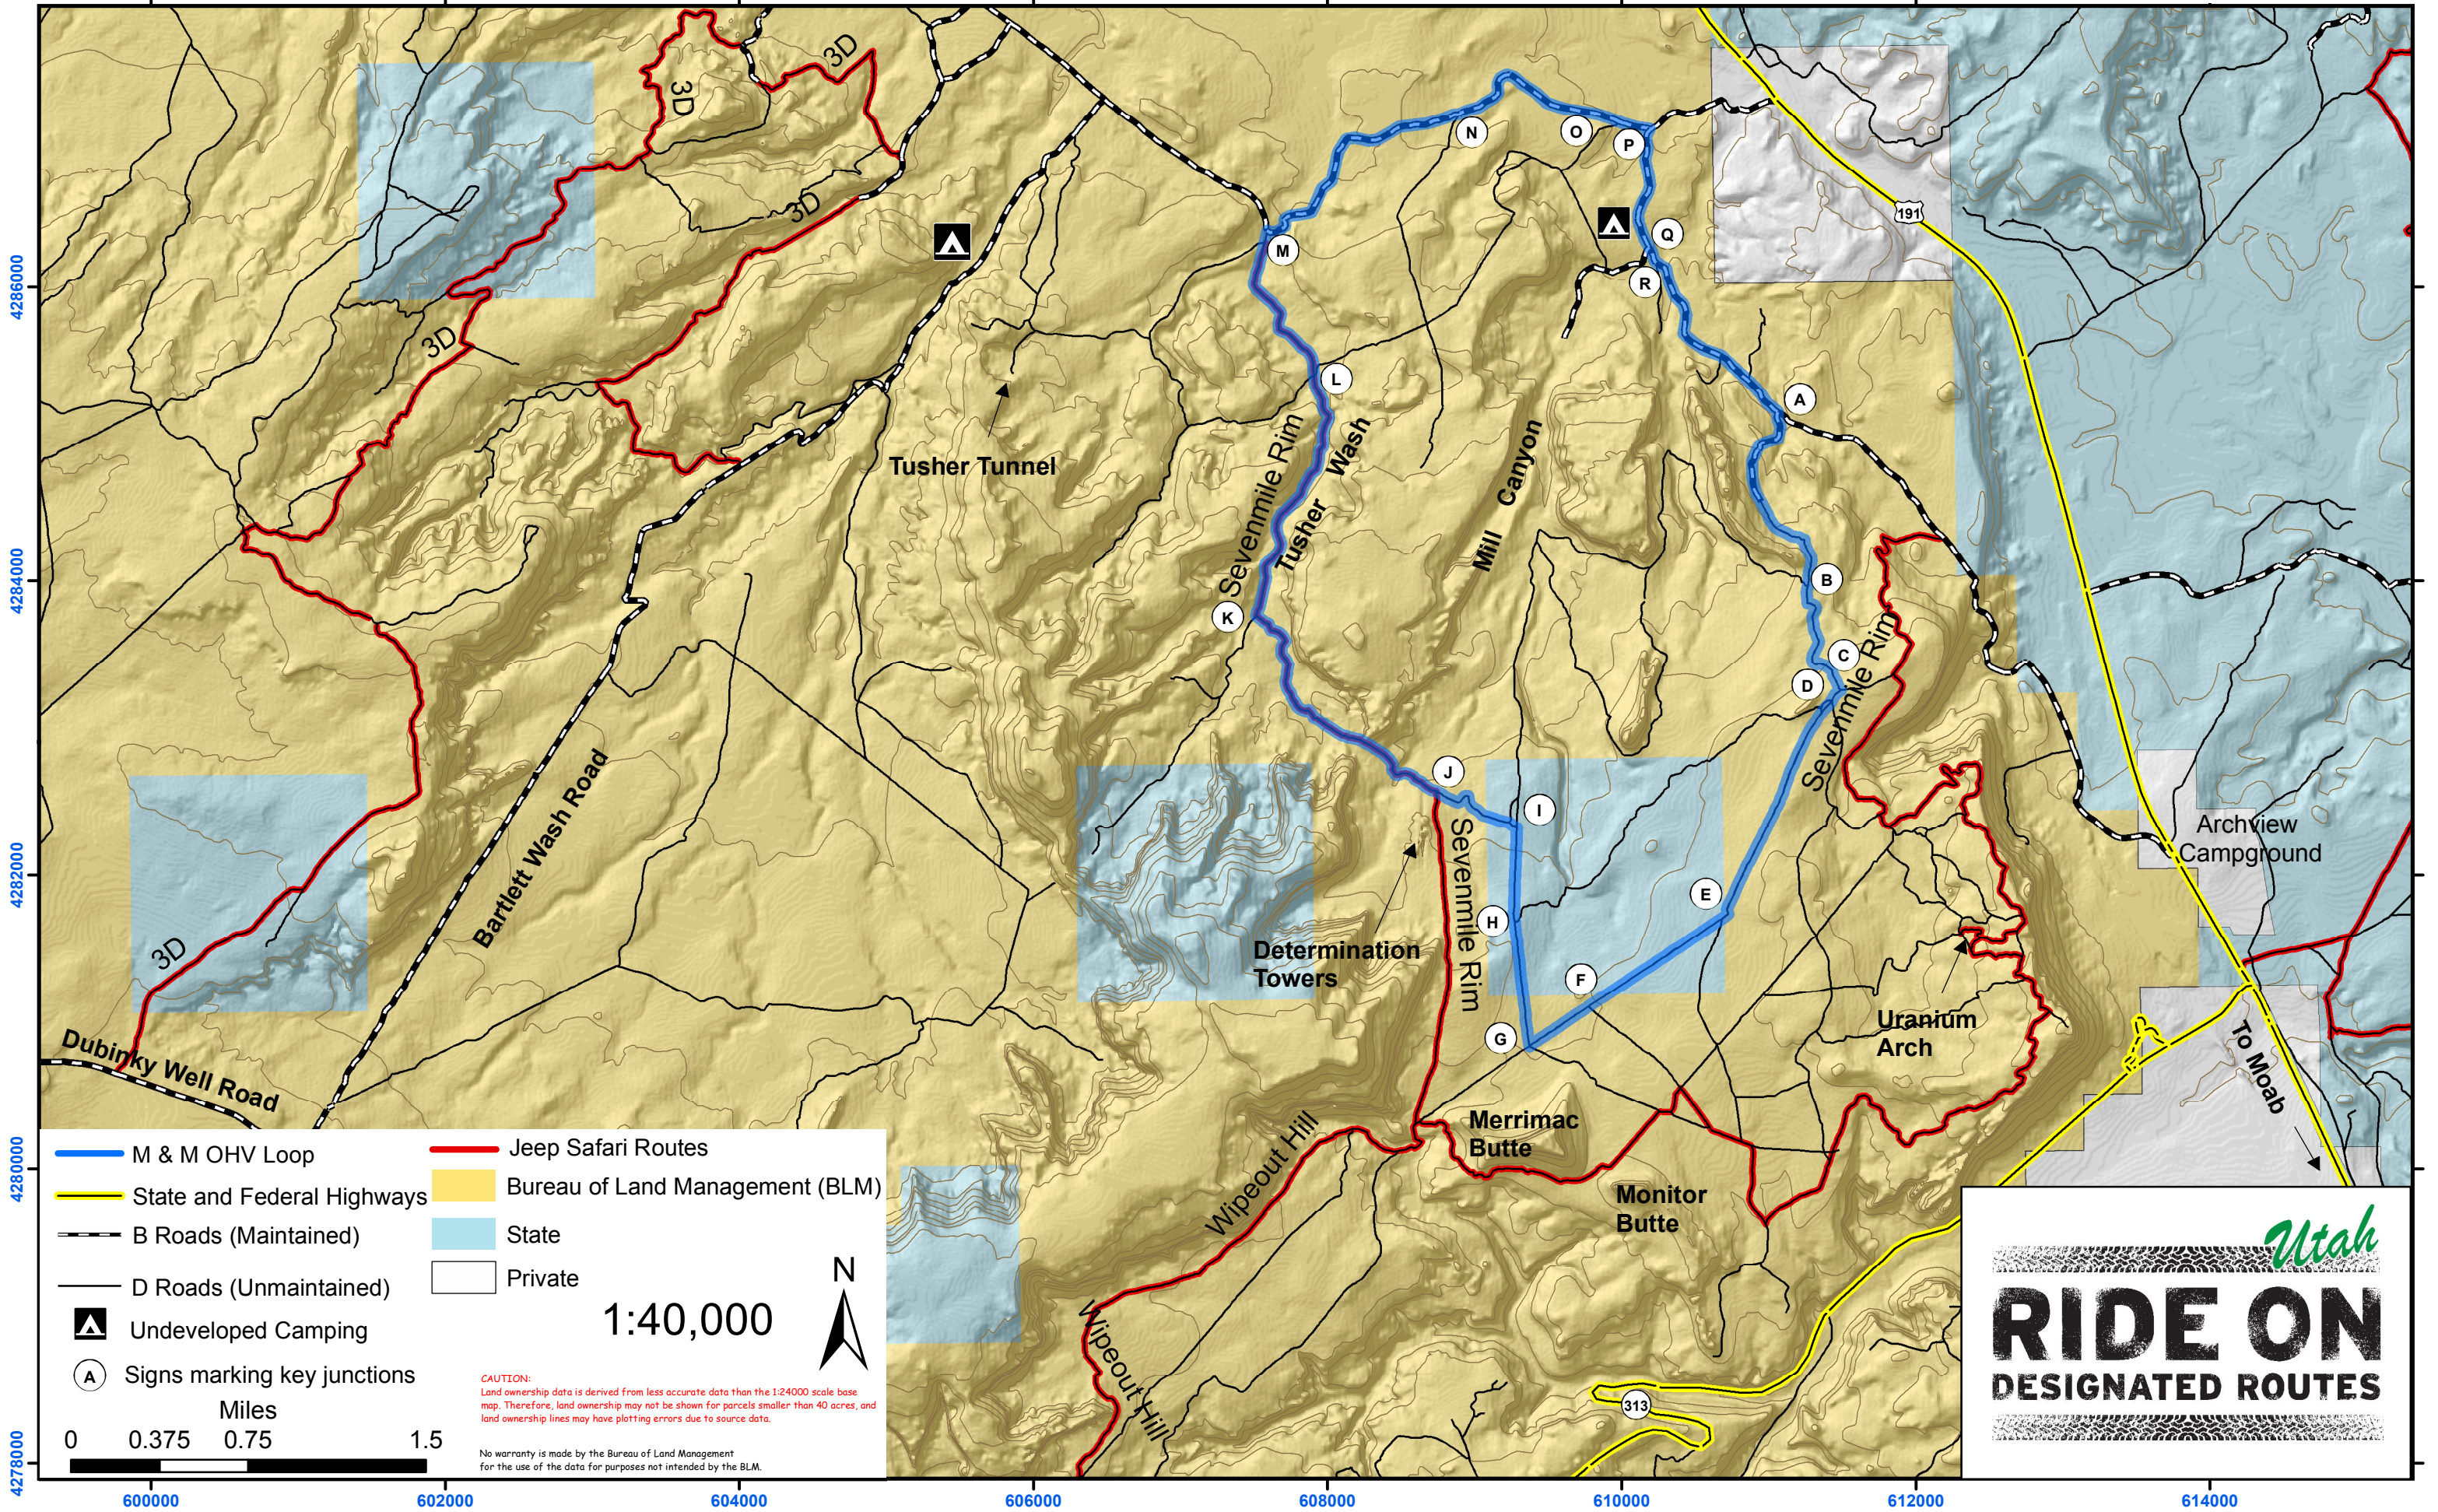

Mill Canyon Area Designated Route Map

CAUTION:
Land ownership data is derived from less accurate data than the 1:24000 scale base map. Therefore, land ownership may not be shown for parcels smaller than 40 acres, and land ownership lines may have plotting errors due to source data.

No warranty is made by the Bureau of Land Management for the use of the data for purposes not intended by the BLM.

Utah

RIDE ON

DESIGNATED ROUTES